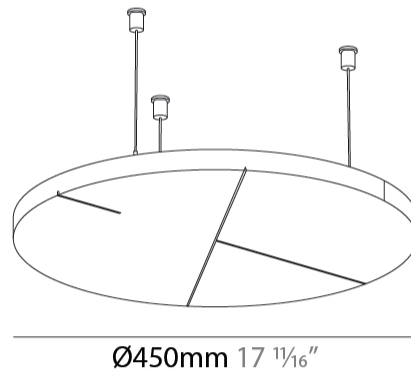

PROJECT	_____
TYPE	_____
SPECIFIER	_____
QUANTITY	_____
DATE	_____

GLORIOUS ACOUSTIC PANEL SUSPENSION

A300700-

base number	Finishes (Diamond)	Finish Options	Cable Length

1. To build a product code in our configurator select the specify button on the base model # product page
2. To build a manual product code on this datasheet choose from the options listed below in blue font and add the suffix to the base model #

GENERAL

Series: Glorious Acoustic Panel
Brand: Prolicht
Division: Architectural
Mounting Type: Suspension
Mounting Location: Ceiling
Subcategory: Acoustic

PHYSICAL

Shape: Round
Diameter (mm): 450
Diameter (in): 17 11/16
Height (mm): 24
Height (in): 15/16
Fixture Finish: [ANC / ASH / BNA / BTC / BZE / CEL / EGG / EVG / FOG / FOS / FST / FUA / IRI / IRO / KHA / LIC / LIM / MER / MSN / MUS / ONX / PEA / PLU / POL / PPY / RAY / ROY / RST / STE / SWD / TAN / TAU](#)
Holder Finish: [SSR / BKV / CWI / CRY / HAB / LAG / UFT / ITA / RUA / RUR / MIC / FTG / MYG / TWT / LOD / PUS / FRO / FUP / KIA / POP / BLS / SPG / MEY / GOH / GUM / CHC / COM / ABZ / JAG](#)
Fixture Material: Aluminum
Cable Details: [2000mm / 6000mm Transparent Cable](#)

ELECTRICAL

LED

OPTICAL

RATINGS AND CERTIFICATIONS

Certified By: CSA Certified to UL and CSA Standards
IP rating: IP20